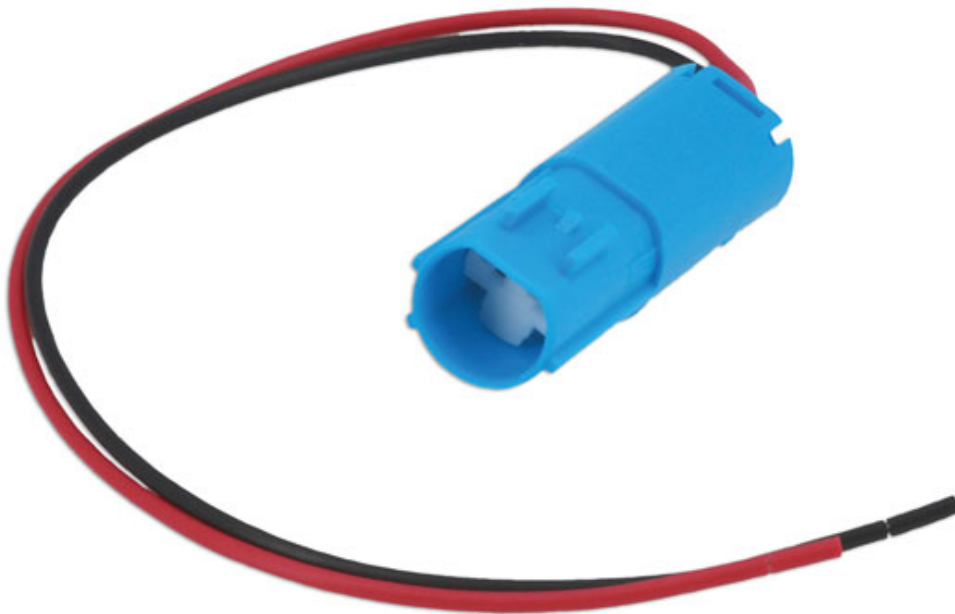

Renault Electrical Crankshaft Sensor Connectors 2pc

Connector Suits Clio, Fluence, Kangoo, Laguna, Megane, Modus, Sandero, Scenic, Symbol, Twingo and Wind; also compatible with Dacia & Nissan.

Additional Information

- Renault Electrical Crankshaft Sensor Connector 2pc.
- Connector fits OEM 8200673202.
- 2 Pin Conenctors.
- Harness Cable Length 20cm.
- Replacement Harness Set from wiring kit Part No. 37616.

<http://product/37582>

Replacement Part No. 37585

ASSOCIATED PRODUCTS

37592 2-pin Multi-Purpose: Temperature, Air Flow, Camshaft, Oxygen & Headlight Sensor Connector

ALSO USED WITH SENSOR PART NOS:
37593
37594
37595